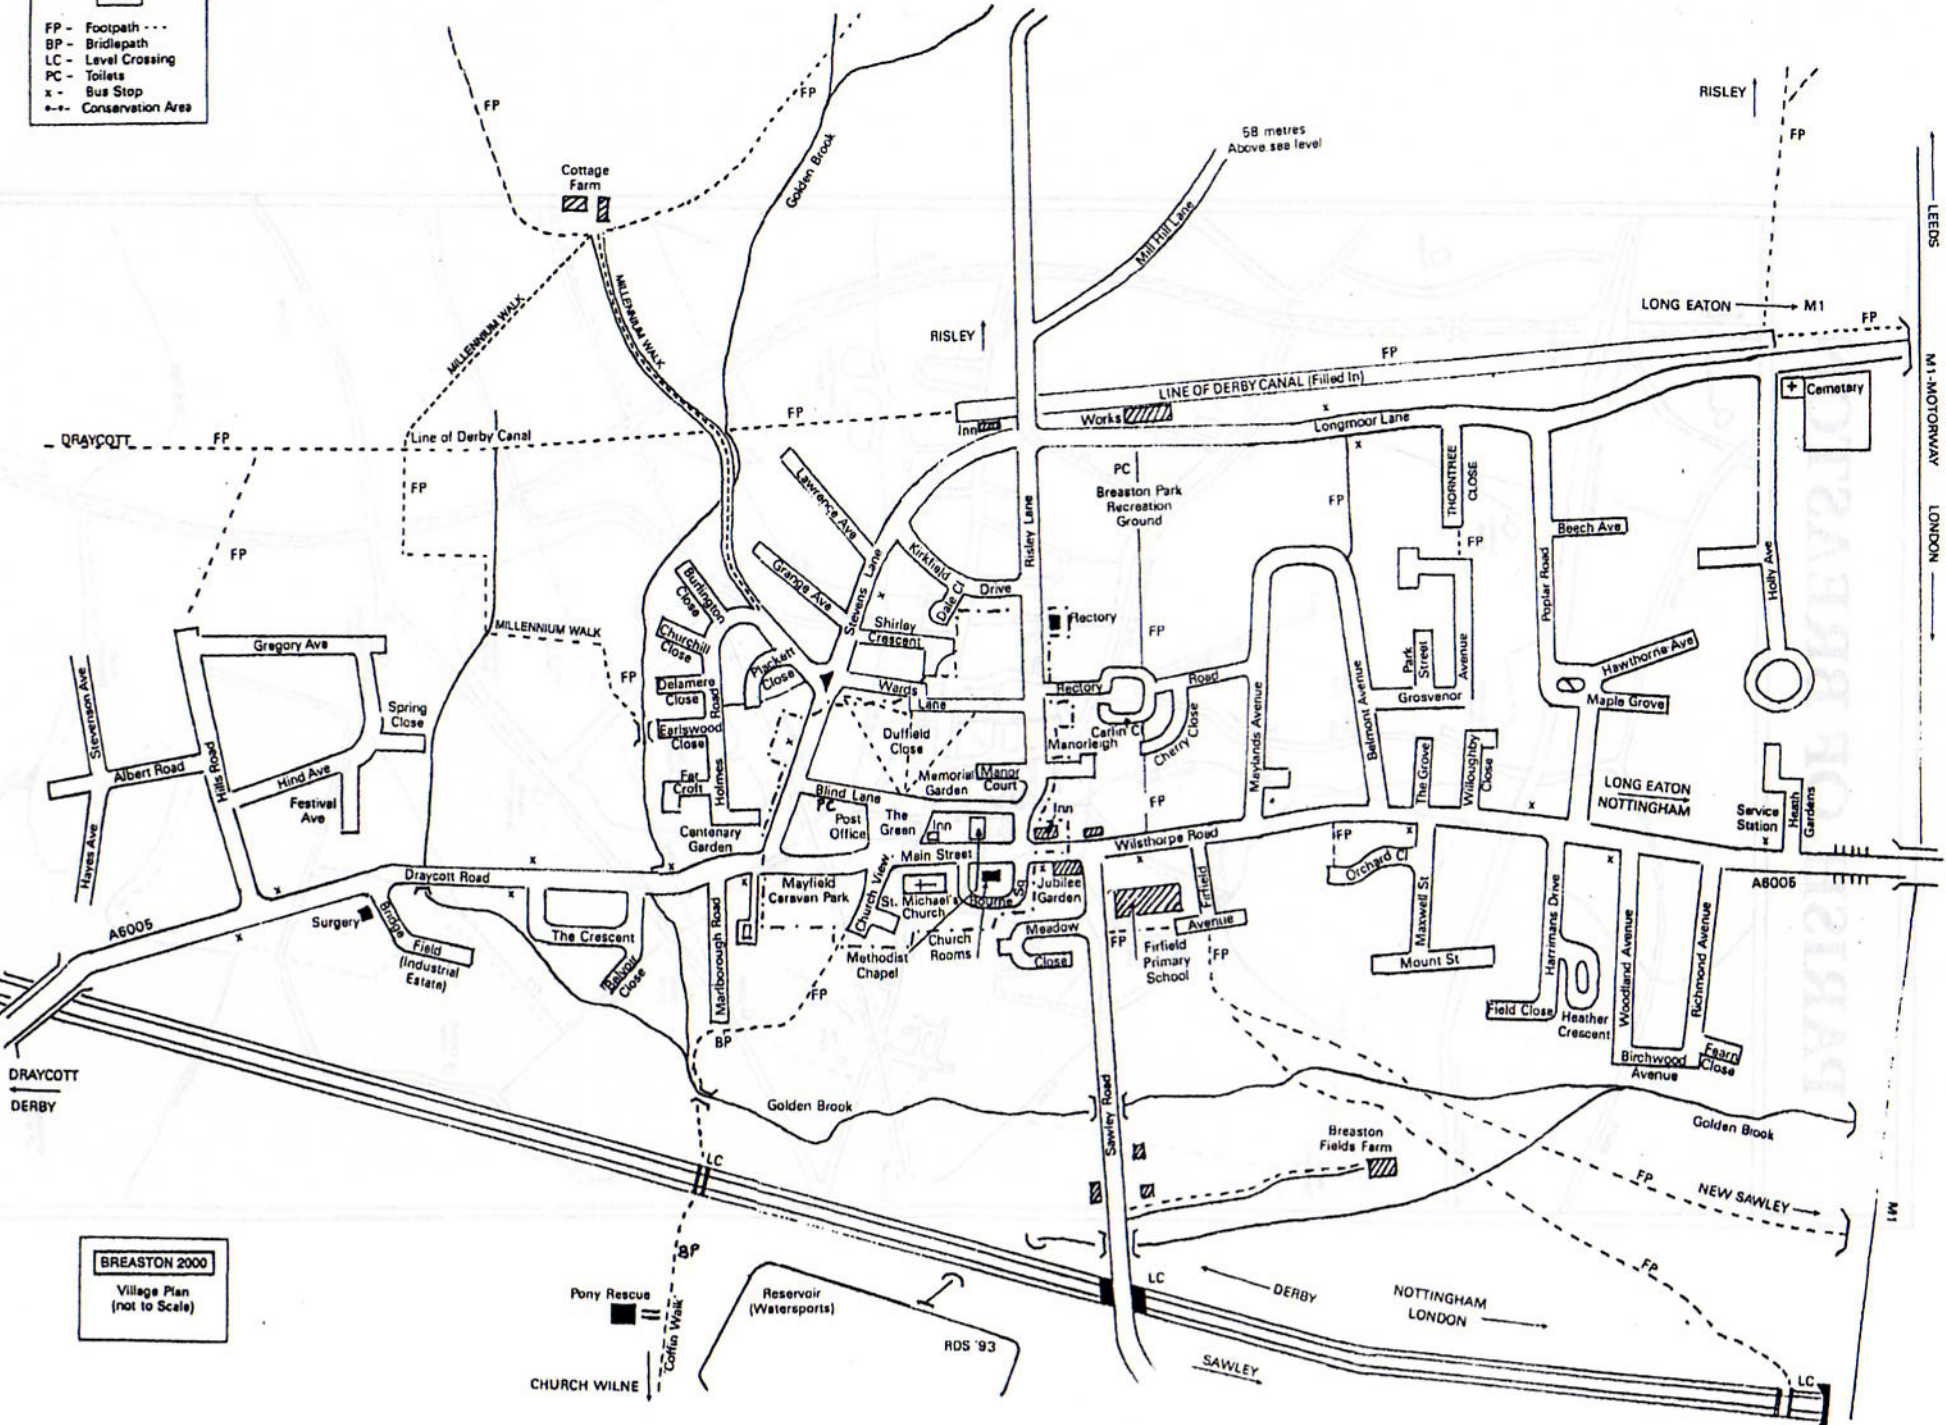

**KEY**

- FP - Footpath - - - -
- BP - Bridlepath - - - -
- LC - Level Crossing - - - -
- PC - Toilets - - - -
- x - Bus Stop - - - -
- Conservation Area - - - -

**BREASTON 2000**  
Village Plan  
(not to Scale)

NOTTINGHAM

LONDON

Cemetery

Service Station

Health Gardens

Maple Grove

Beech Ave

THORNTREE CLOSE

Golden Brook

Golden Brook

Cherry Close

Inn

Wilsthorpe Road

Firfield Avenue

Firfield Avenue

Wilsthorpe Road